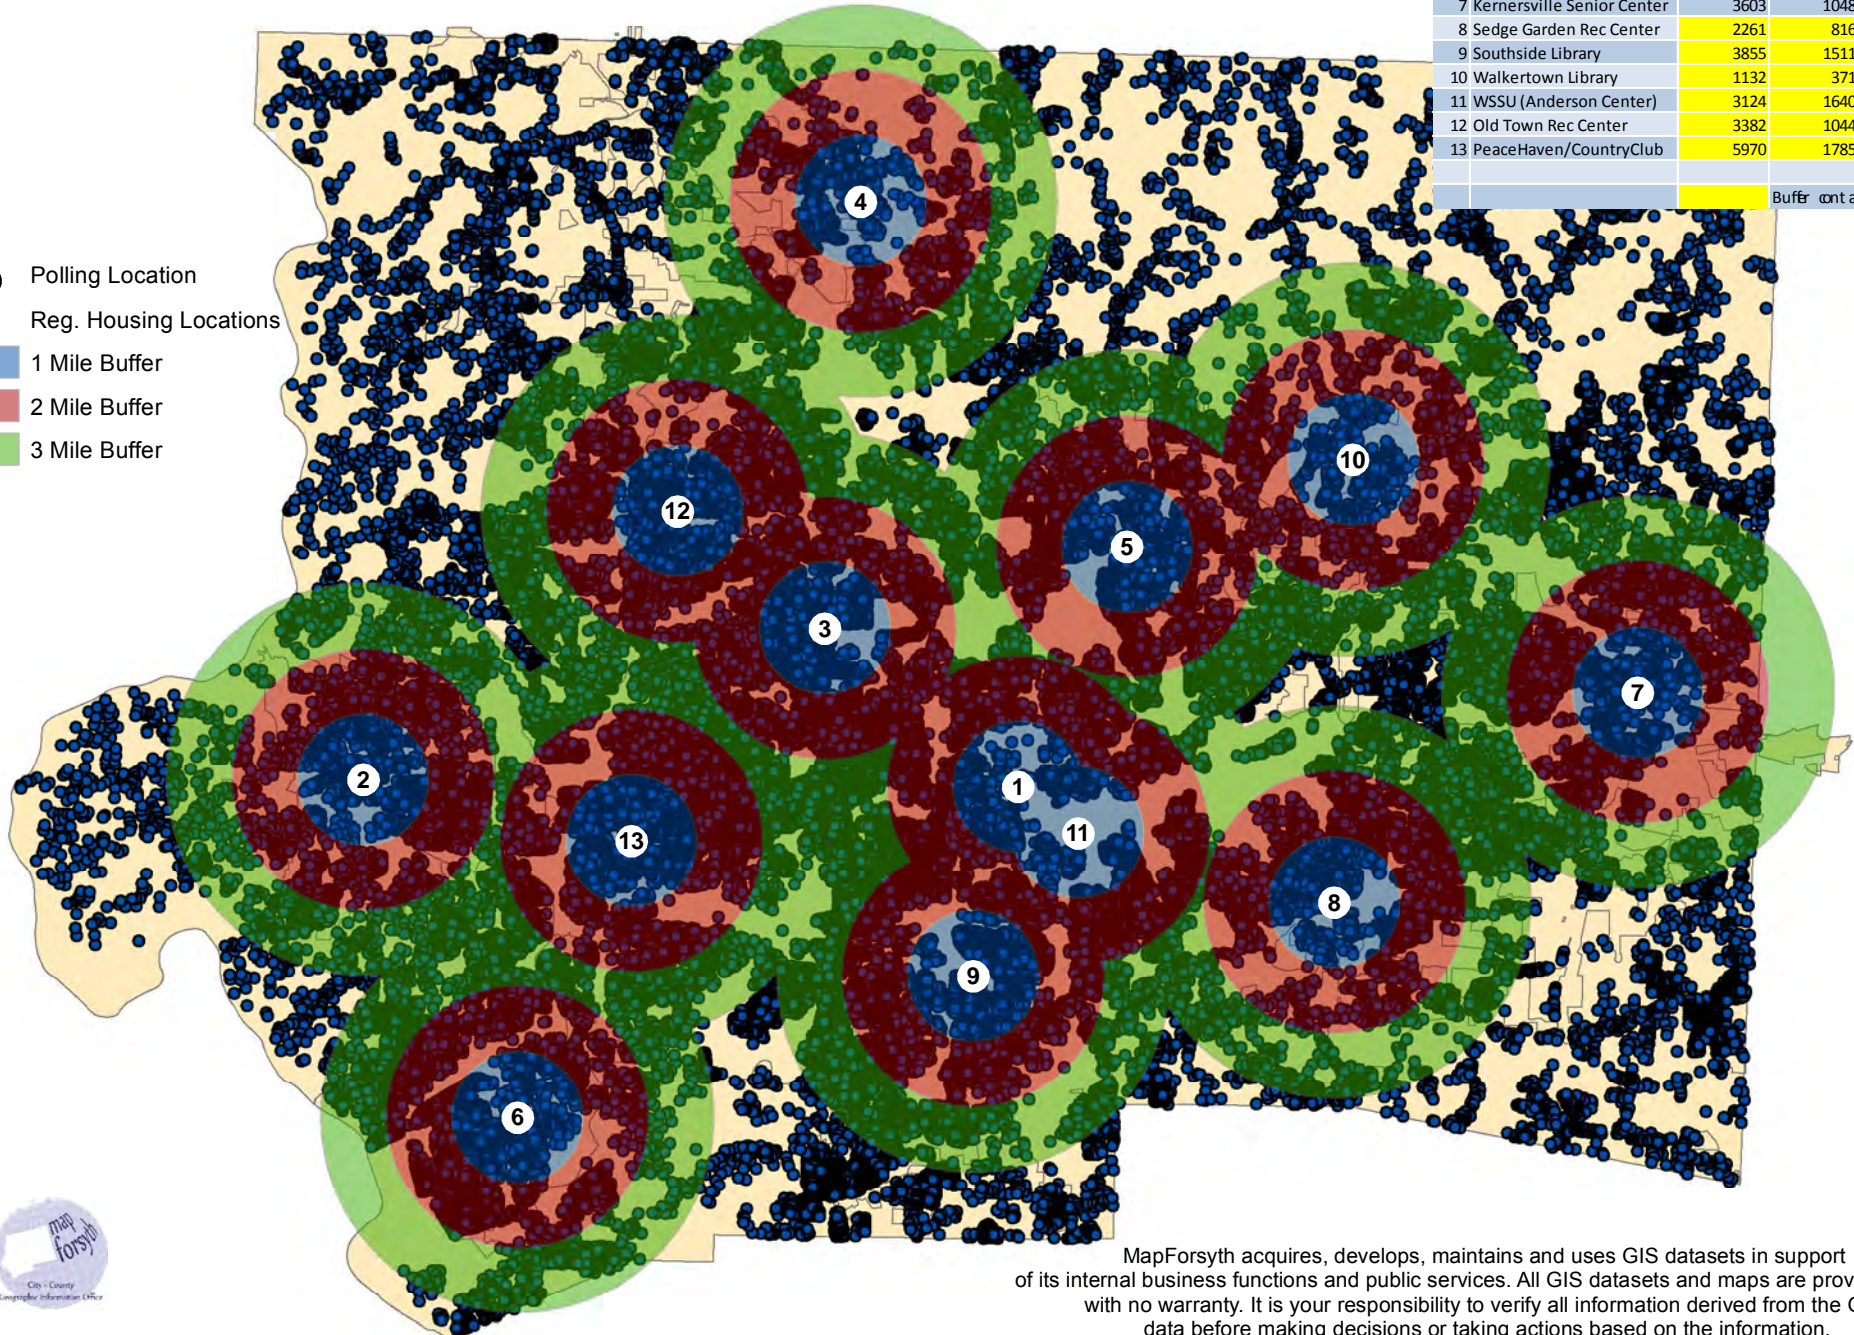

Forsyth County Polling Locations

Proposed CC/PH Location

ID	Locations	1 Mile	2 Miles	3 Miles
1	BOE Office	4595	20069	38655
2	Lewisville Library	1869	7082	12239
3	Polo Park Rec	3992	16853	37681
4	Rural Hall Library	1484	3631	6934
5	Mazie Woodruff	3242	8910	20112
6	Clemmons Library	2484	9366	17097
7	Kernersville Senior Center	3603	10487	16849
8	Sedge Garden Rec Center	2261	8161	16465
9	Southside Library	3855	15110	35220
10	Walkertown Library	1132	3716	9223
11	WSSU (Anderson Center)	3124	16408	34536
12	Old Town Rec Center	3382	10447	23397
13	PeaceHaven/CountryClub	5970	17853	32079
			Buffer contains overlap	

- Polling Location
- Reg. Housing Locations
- 1 Mile Buffer
- 2 Mile Buffer
- 3 Mile Buffer

MapForsyth acquires, develops, maintains and uses GIS datasets in support of its internal business functions and public services. All GIS datasets and maps are provided 'as is' with no warranty. It is your responsibility to verify all information derived from the GIS data before making decisions or taking actions based on the information.