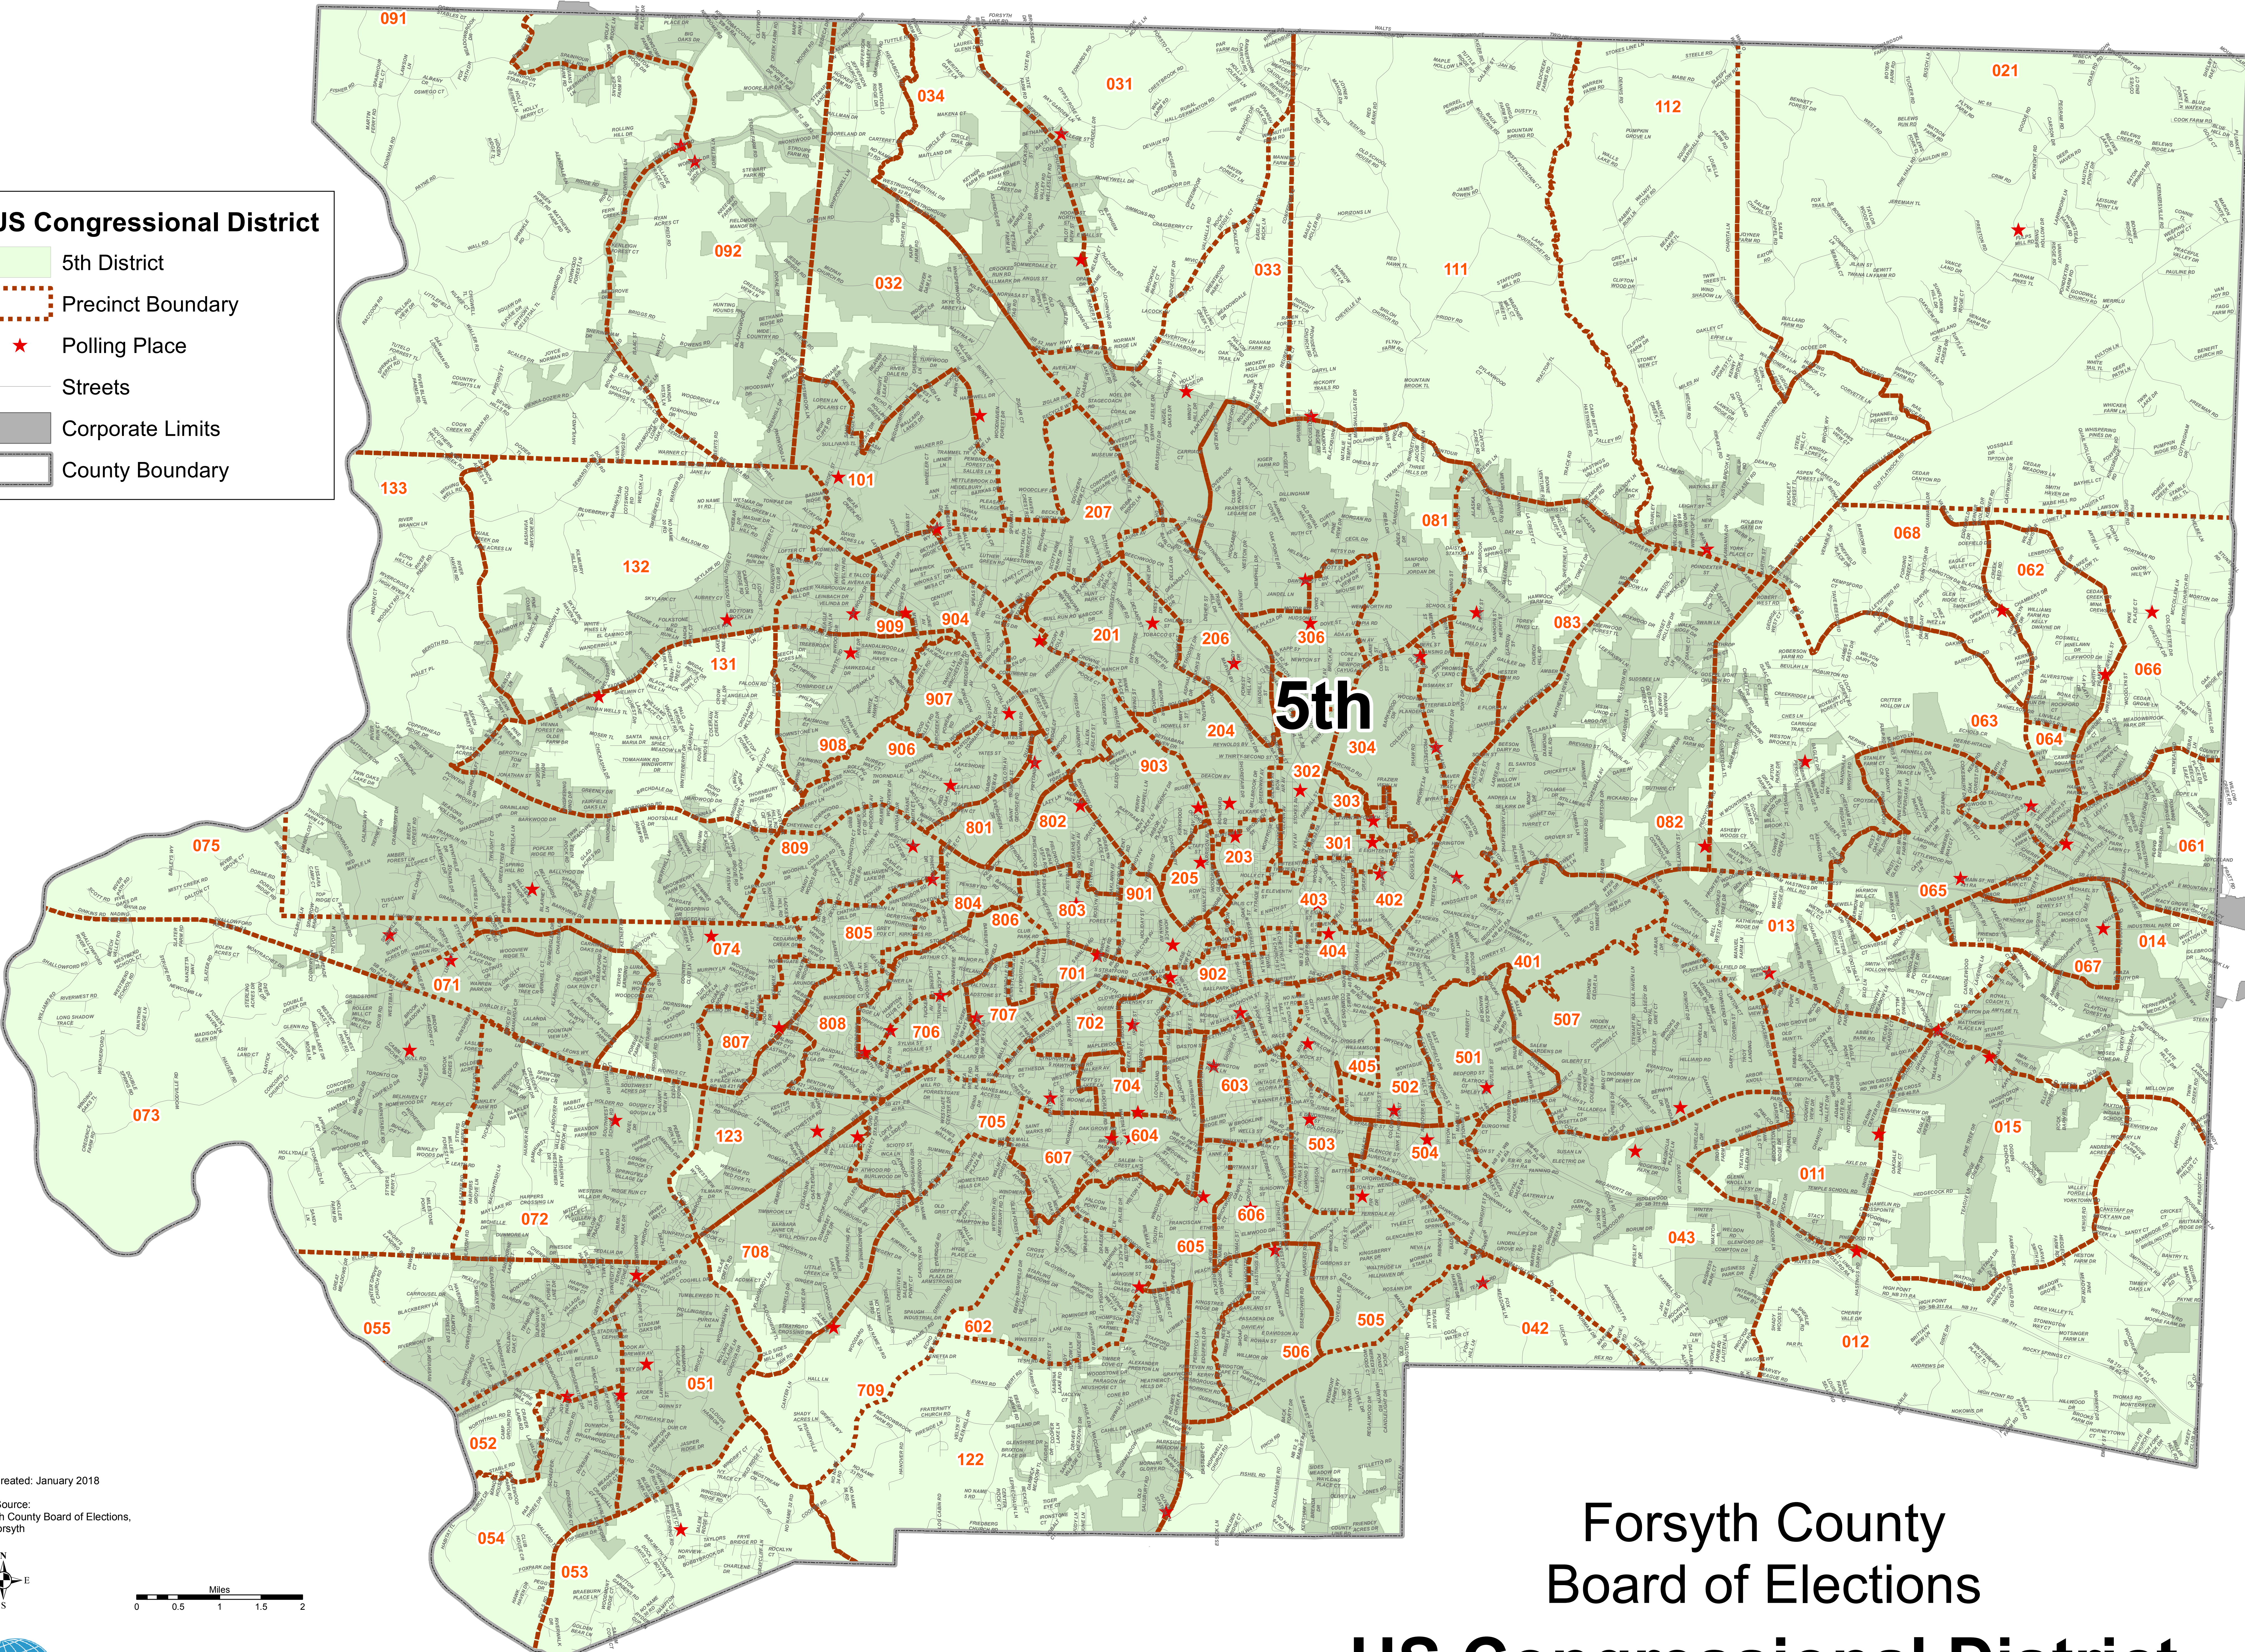

US Congressional District

- 5th District
- Precinct Boundary
- Polling Place
- Streets
- Corporate Limits
- County Boundary

Map Created: January 2018
 Data Source:
 Forsyth County Board of Elections,
 MapForsyth

N
 W E
 S

0 0.5 1 1.5 2
 Miles

Forsyth County
 Board of Elections

US Congressional District