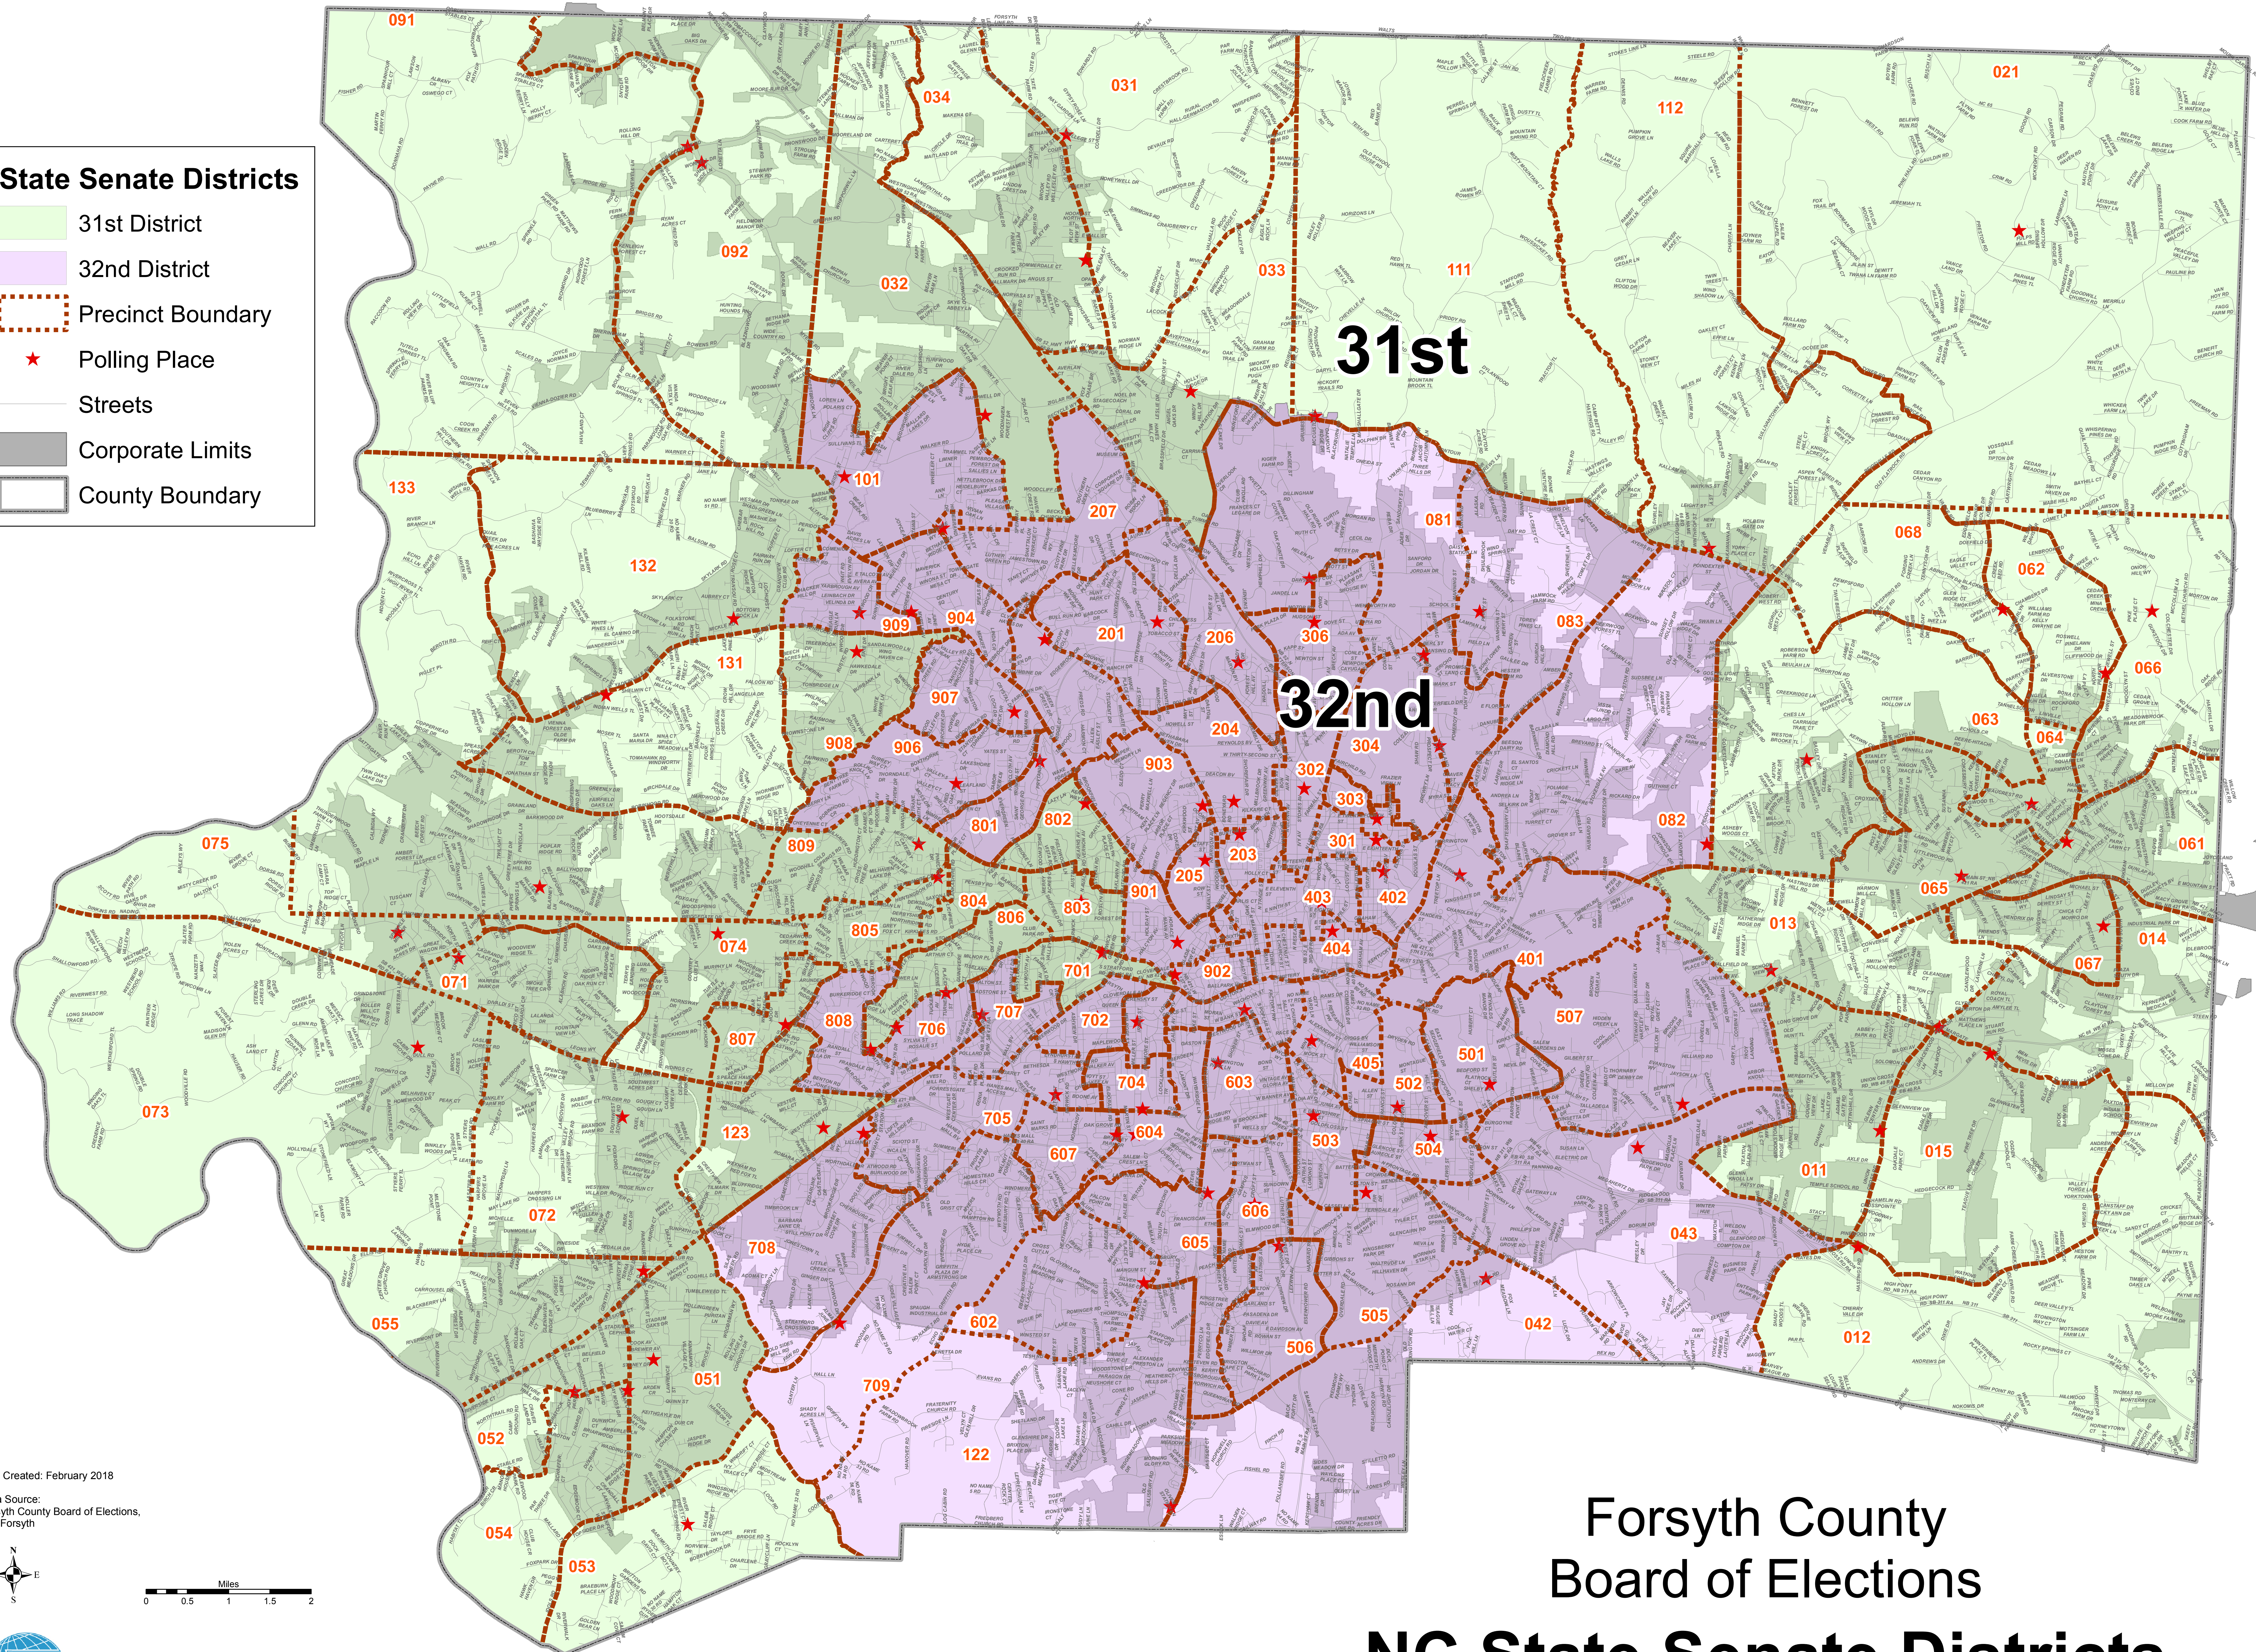

State Senate Districts

- 31st District
- 32nd District
- Precinct Boundary
- Polling Place
- Streets
- Corporate Limits
- County Boundary

Map Created: February 2018
Data Source:
Forsyth County Board of Elections,
MapForsyth

Forsyth County Board of Elections NC State Senate Districts