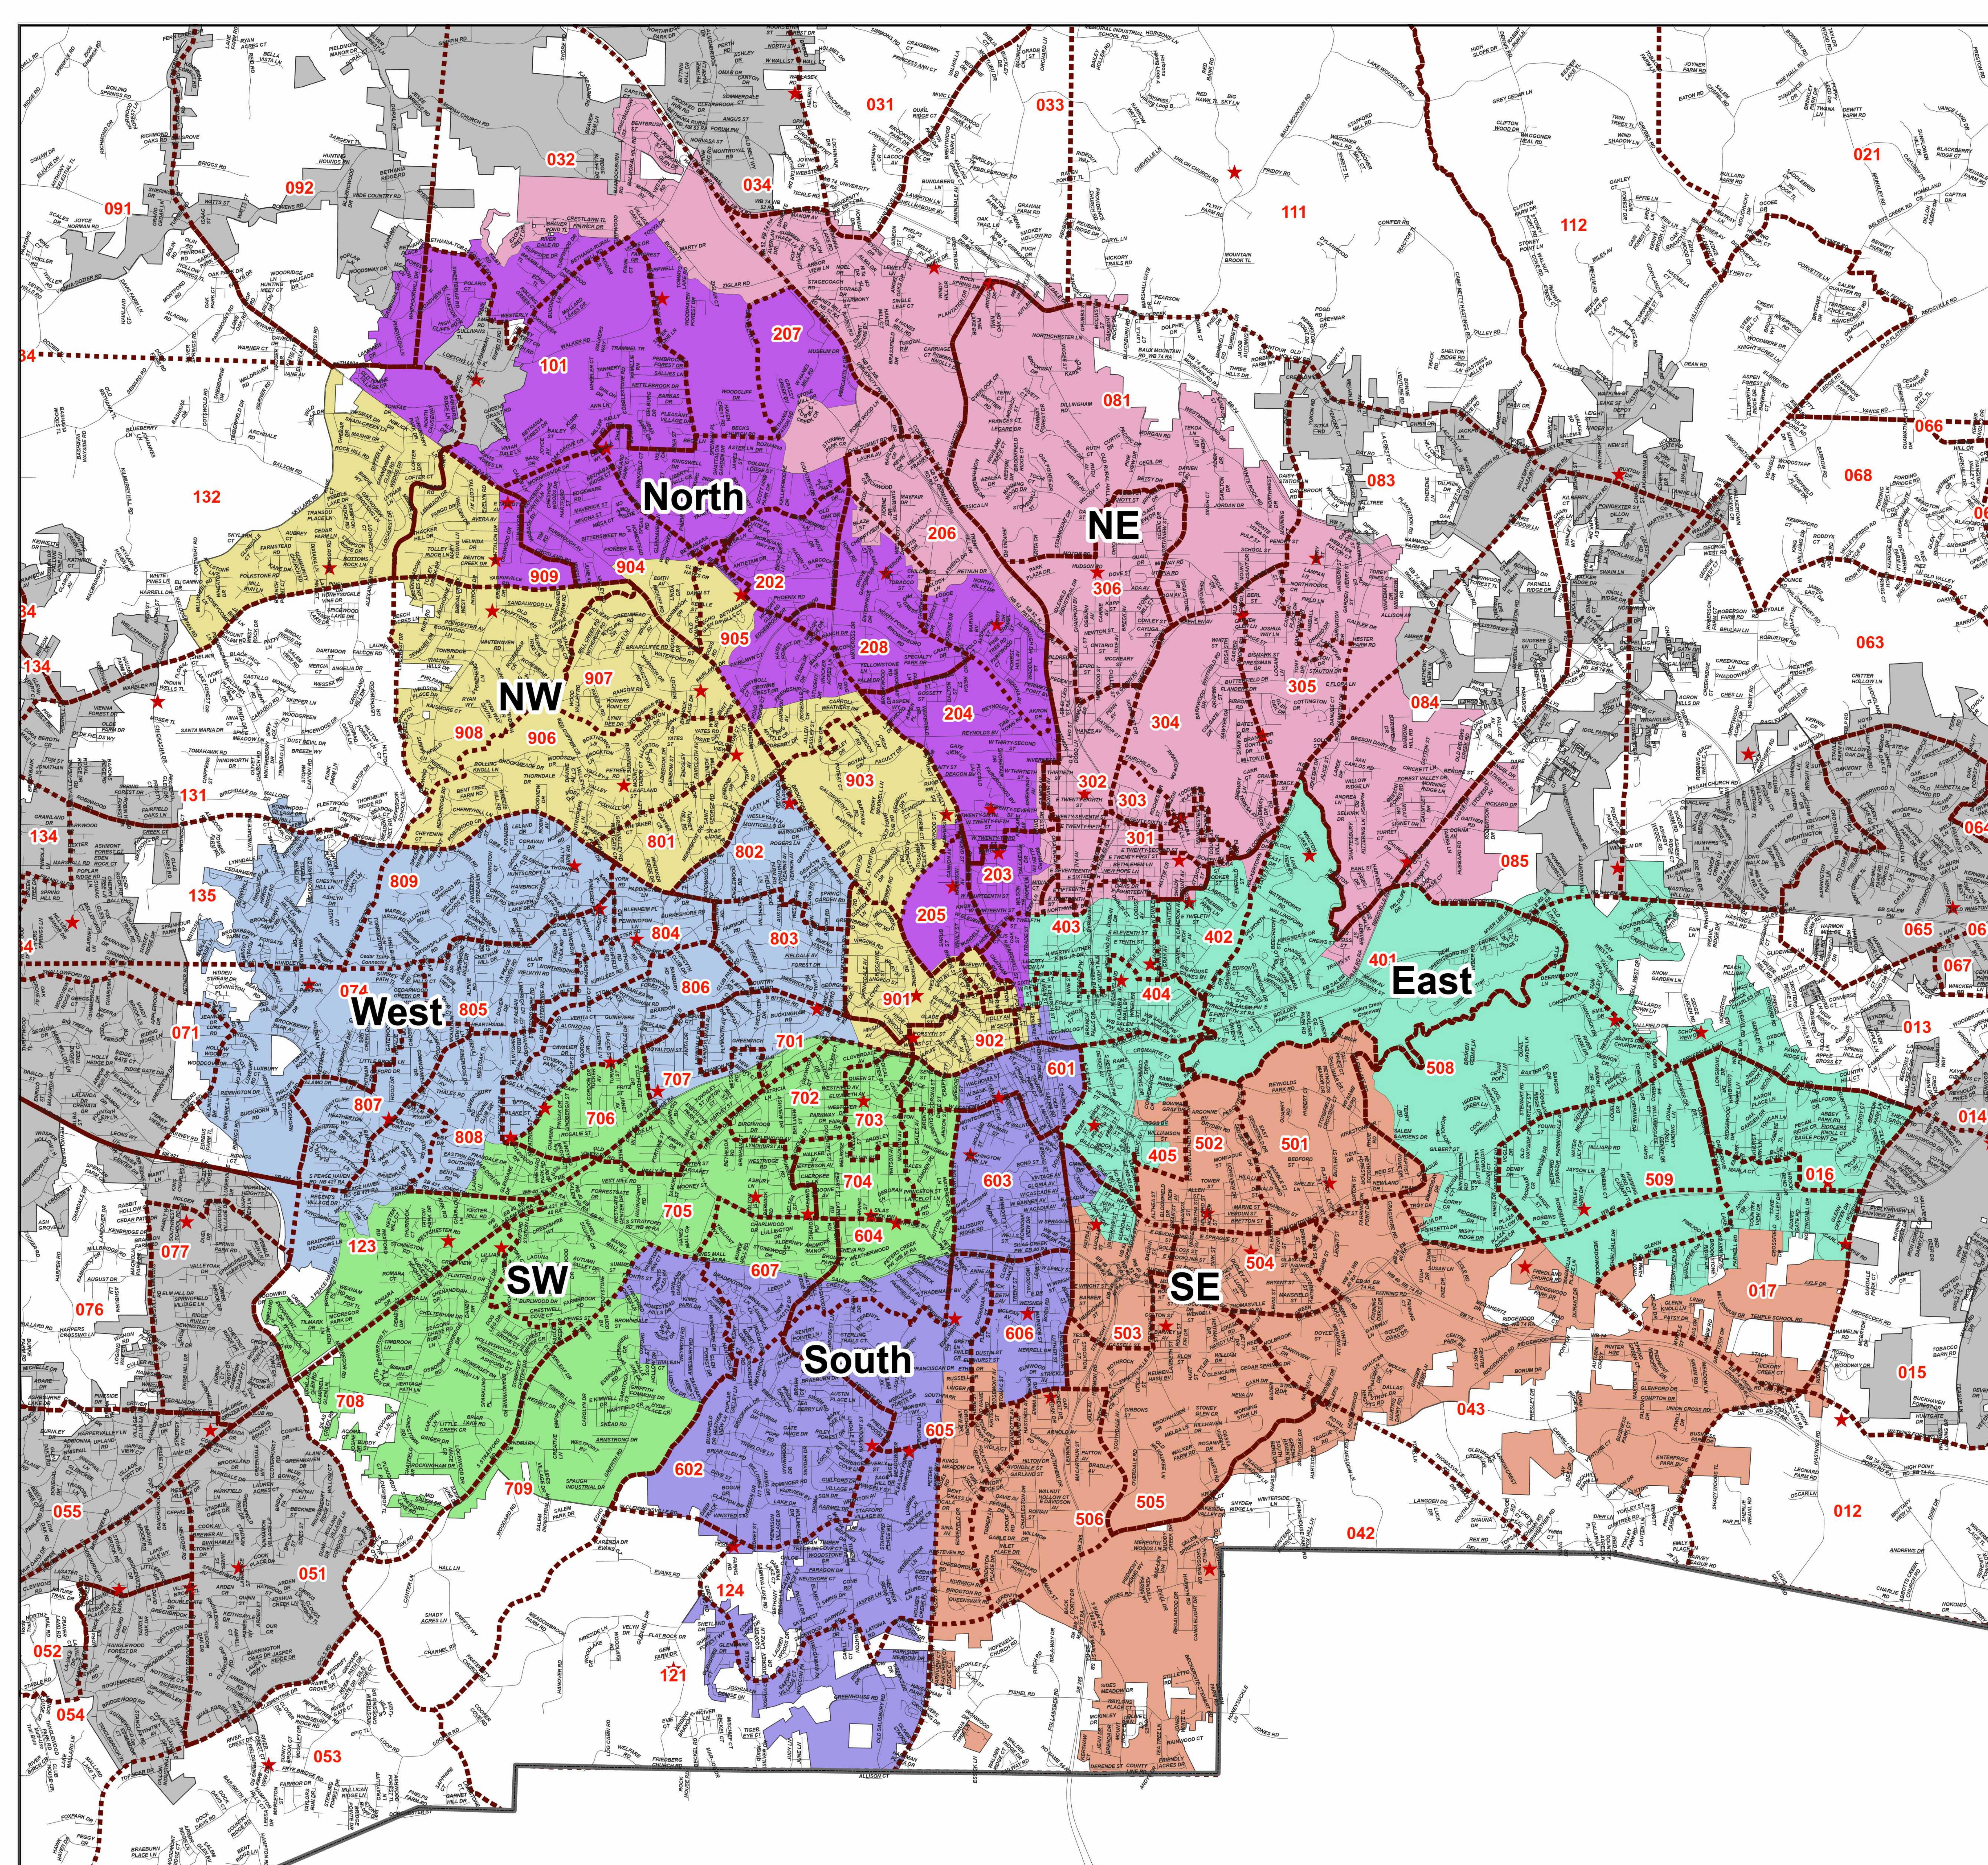

# City of Winston-Salem Wards

**WARD**

- East
- North
- Northeast
- Northwest
- South
- Southeast
- Southwest
- West
- Corporate Limits
- Precinct Boundary
- Polling Place
- Streets
- County Boundary

Map Created: March 2025  
Data Source: Forsyth County Board of Elections, WSFC Planning & MapForsyth

Miles  
0 0.25 0.5 0.75 1