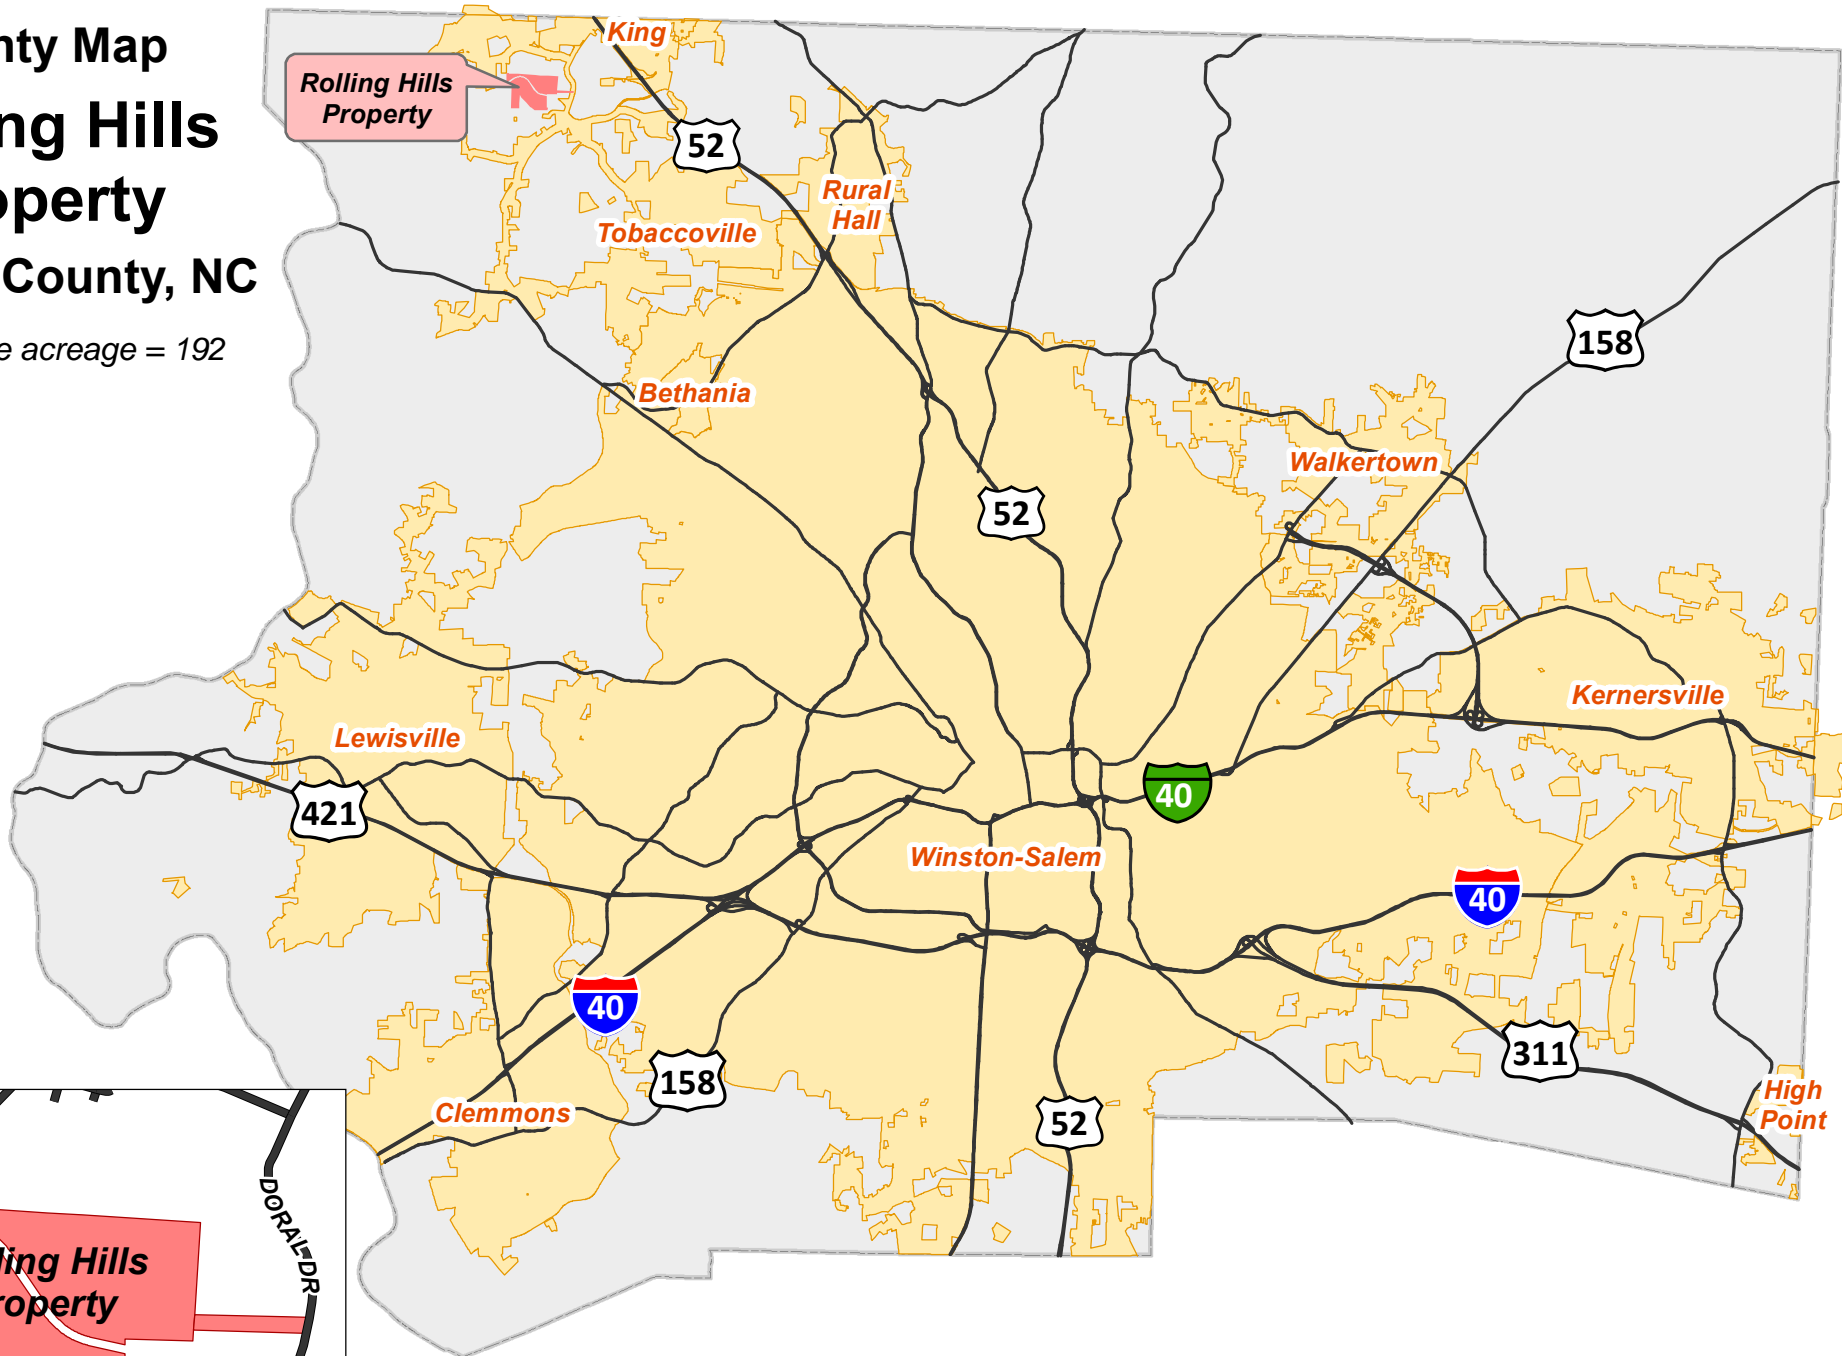

Vicinity Map

Rolling Hills Property

Forsyth County, NC

Approximate acreage = 192

-  Rolling Hills Property
-  Major Roads
-  Municipalities
-  Forsyth County